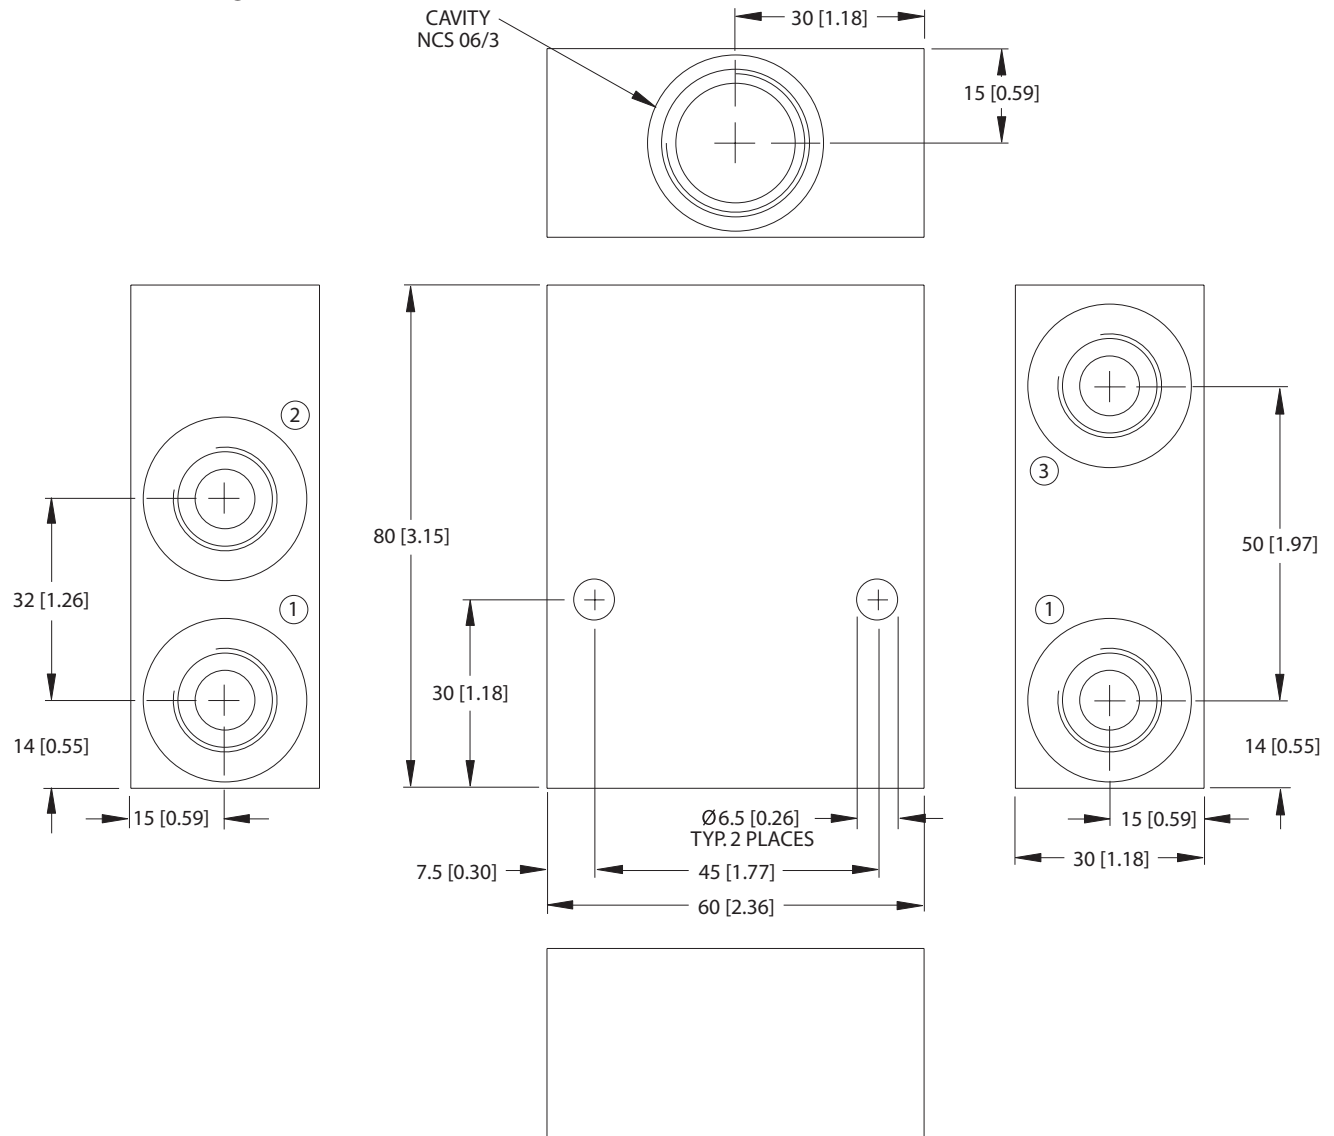

Dimensional drawings

Options

| Order Code | Description | Style | Ports |
|----------------|--------------------------------|-------|---------|
| NCS06/3-SI-3/8 | Aluminum Housing, Two #1 Ports | SI | 3/8 BSP |
| NCS06/3-SI-6S | Aluminum Housing, Two #1 Ports | SI | SAE #6 |

Dimensional drawings

Housings
 NCS06/3 (SI)

Options

| Order Code | Description | Style | Ports |
|----------------|--------------------------------|-------|---------|
| NCS06/3-SI-1/2 | Aluminum Housing, Two #1 Ports | SI | 1/2 BSP |
| NCS06/3-SI-8S | Aluminum Housing, Two #1 Ports | SI | SAE #8 |