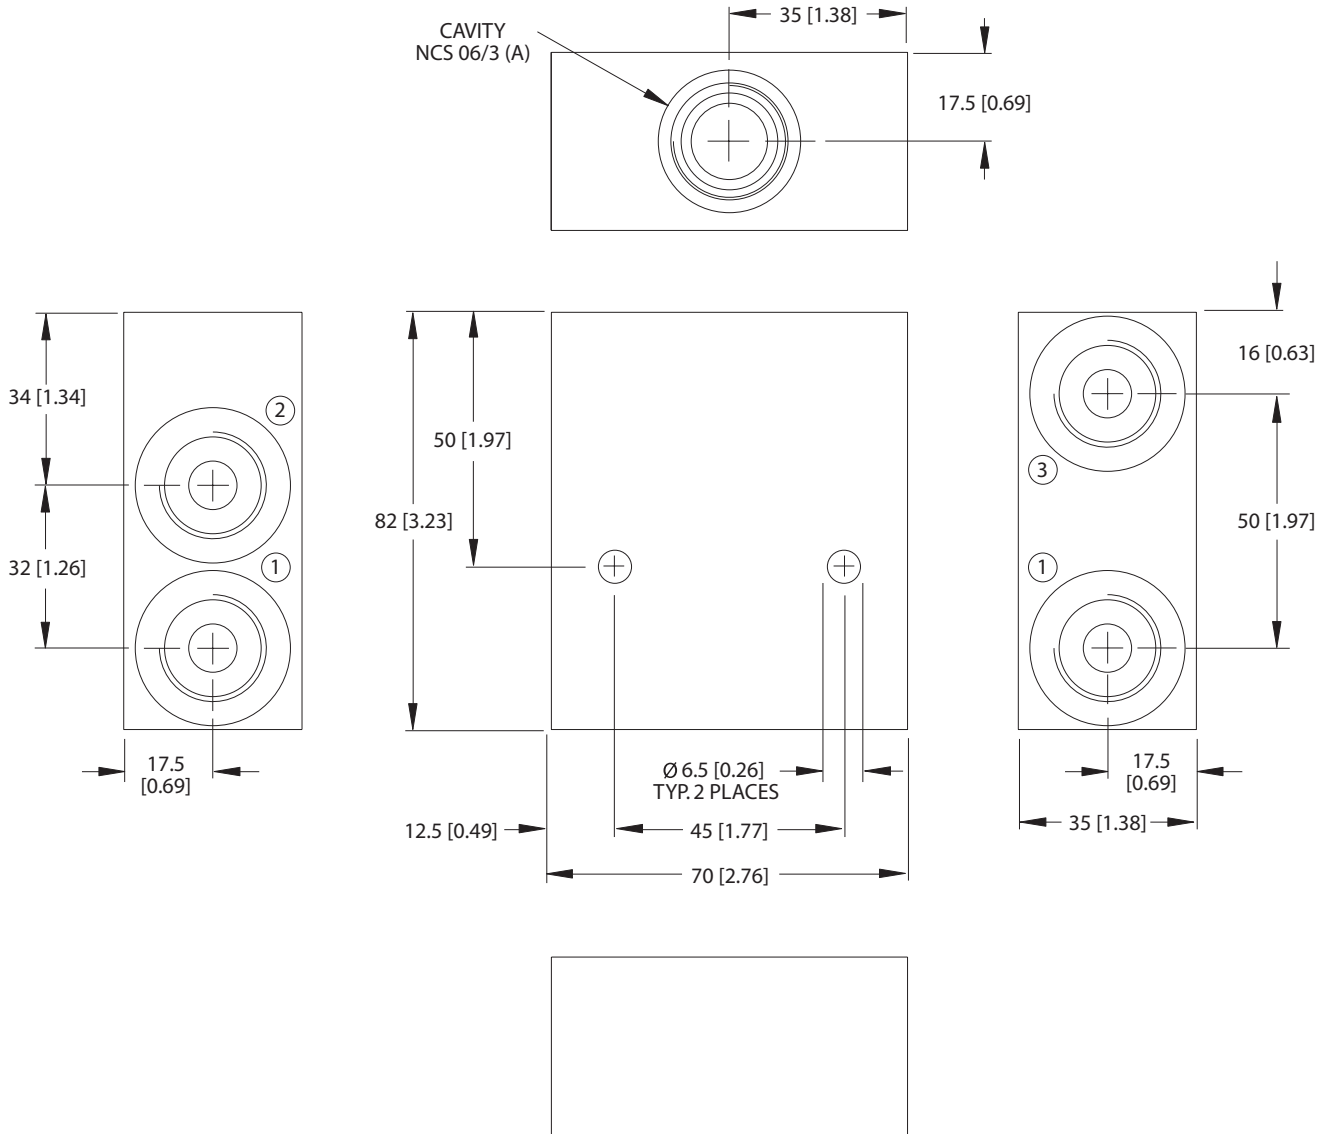

Dimensional drawings

Options

| Order Code | Description | Style | Ports |
|----------------|--------------------------------|-------|---------|
| NCS06/3-SI-3/8 | Aluminum Housing, Two #1 Ports | SI | 3/8 BSP |
| NCS06/3-SI-6S | Aluminum Housing, Two #1 Ports | SI | SAE #6 |

Dimensional drawings

Housings
 NCS06/3 (SI)

Options

| Order Code | Description | Style | Ports |
|----------------|--------------------------------|-------|---------|
| NCS06/3-SI-1/2 | Aluminum Housing, Two #1 Ports | SI | 1/2 BSP |
| NCS06/3-SI-8S | Aluminum Housing, Two #1 Ports | SI | SAE #8 |